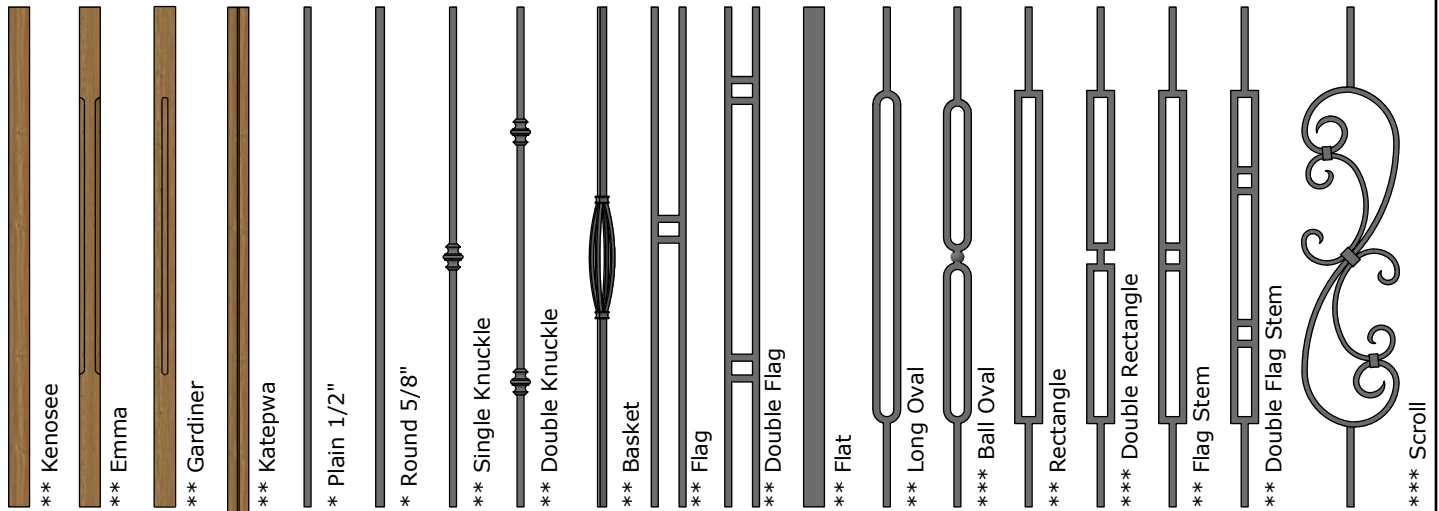

Railing Selections Guide

* Fairhaven

* Parkridge

** Glencairn

*** Sutherland

* Evergreen

* Kensington

* Nutana

* Silerspring

** Lakeridge

*** Carlton

** Westview

*** Stonebridge

Satin Black

Pewter

Gunmetal Grey

Oil Rubbed Bronze

Burnt Penny

Brushed Chrome¹

Stainless Steel¹

¹Only available in plain and round

* Standard option

** Upgrade option

*** Premium option